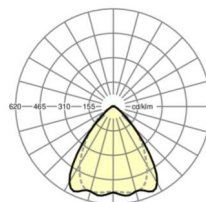

CHARACTERISTICS

Order number	19530004100
EAN number	4020863432325
Commodity code	94051190
Certification mark	IP 20, Protection class I, ENEC10 VDE, F, HACCP DIN10500/Food/IFS-application-related suitability/BRC, Indoor, CE
Impact resistance (IK rating)	IK03 (-20°C bis 30°C)
Ambient temperatur	ta -20°C to 30°C
Warranty period	5 years
State funding programs	BEG - Federal funding for efficient buildings (valid only for Germany)

ELECTRICAL ENGINEERING

Controller	Electronic driver (1 pcs.)
System output	49W
Mains voltage	230V/50Hz
Energy efficiency class/light source	C

LIGHTING TECHNOLOGY

Placement	LED, Colour rendering/Light colour CRI ≥ 80 / 3000K
Colour tolerance (MacAdam)	3SDCM
Nominal luminous flux	7964lm
LED service life	50000h L80/B10 (Tq 30°C), 70000h L80/B50 (Tq 30°C)
Luminaire luminous efficiency	162lm/W
Beam angle	80° (C0) / 75° (C90)
UGR lat./long.	20.4 / 21.0

MECHANICS

Housing colour	traffic white RAL 9016
Dimensions (LxWxDxH)	1531mm x 55mm x 37mm
Weight (net)	1.65kg
Type of installation	Mounting rail system installation, Light structure

Dimensions

L	1531 mm	Length
B	55 mm	Width
H	37 mm	Height

DEEP-LINK

<https://www.regiolux.de/en/article/19530004100>

Reference	LED 8000lm 830
ηLB	100 %
Φ ↓/↑	98 % / 2 %
UGR lat./long.	20.4 / 21.0